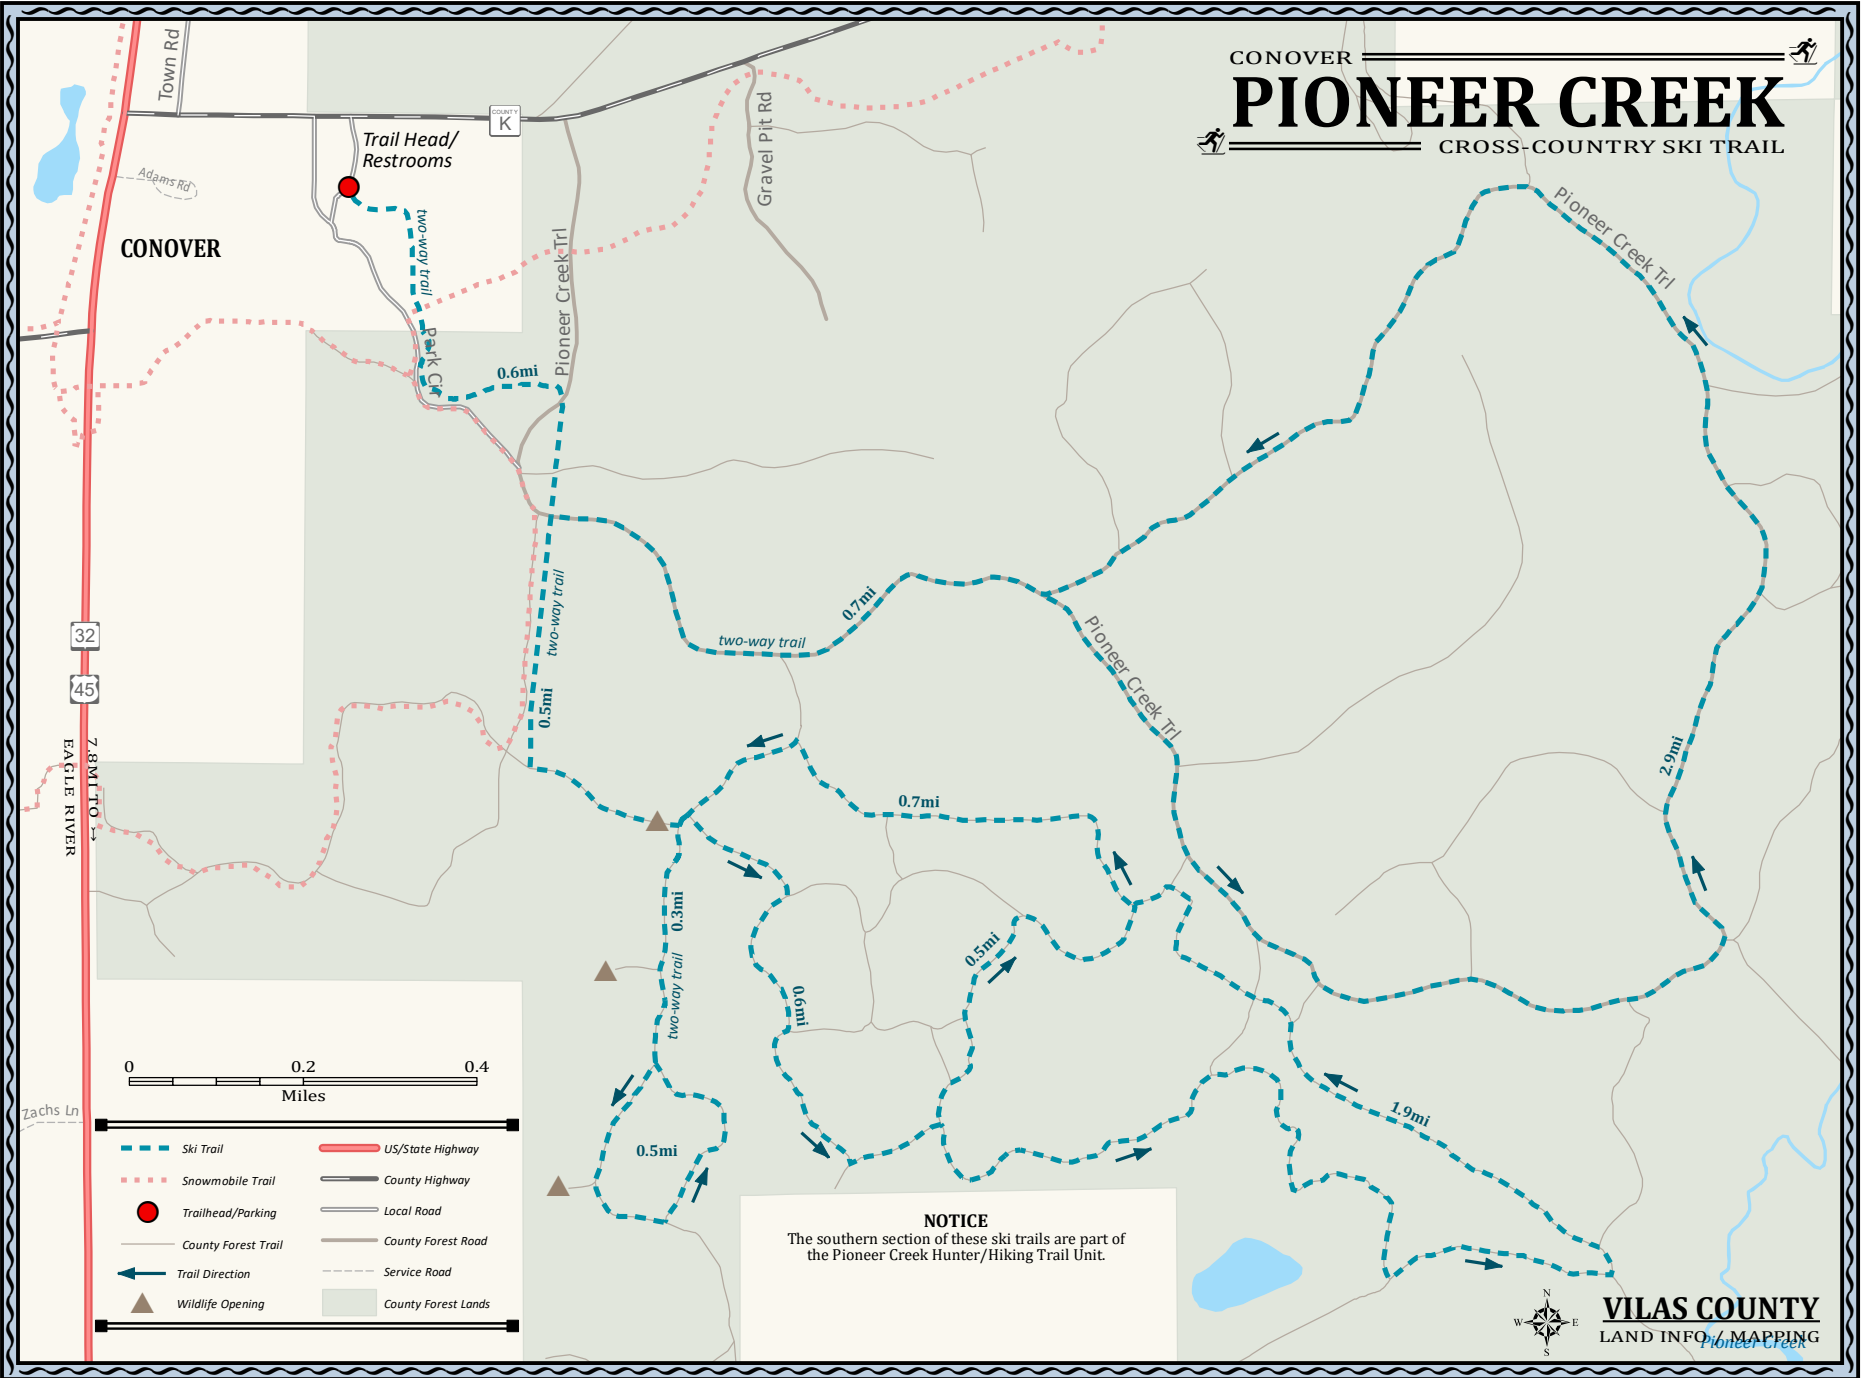

CONOVER

PIONEER CREEK

CROSS-COUNTRY SKI TRAIL

NOTICE
 The southern section of these ski trails are part of the Pioneer Creek Hunter/Hiking Trail Unit.

VILAS COUNTY
 LAND INFO / MAPPING