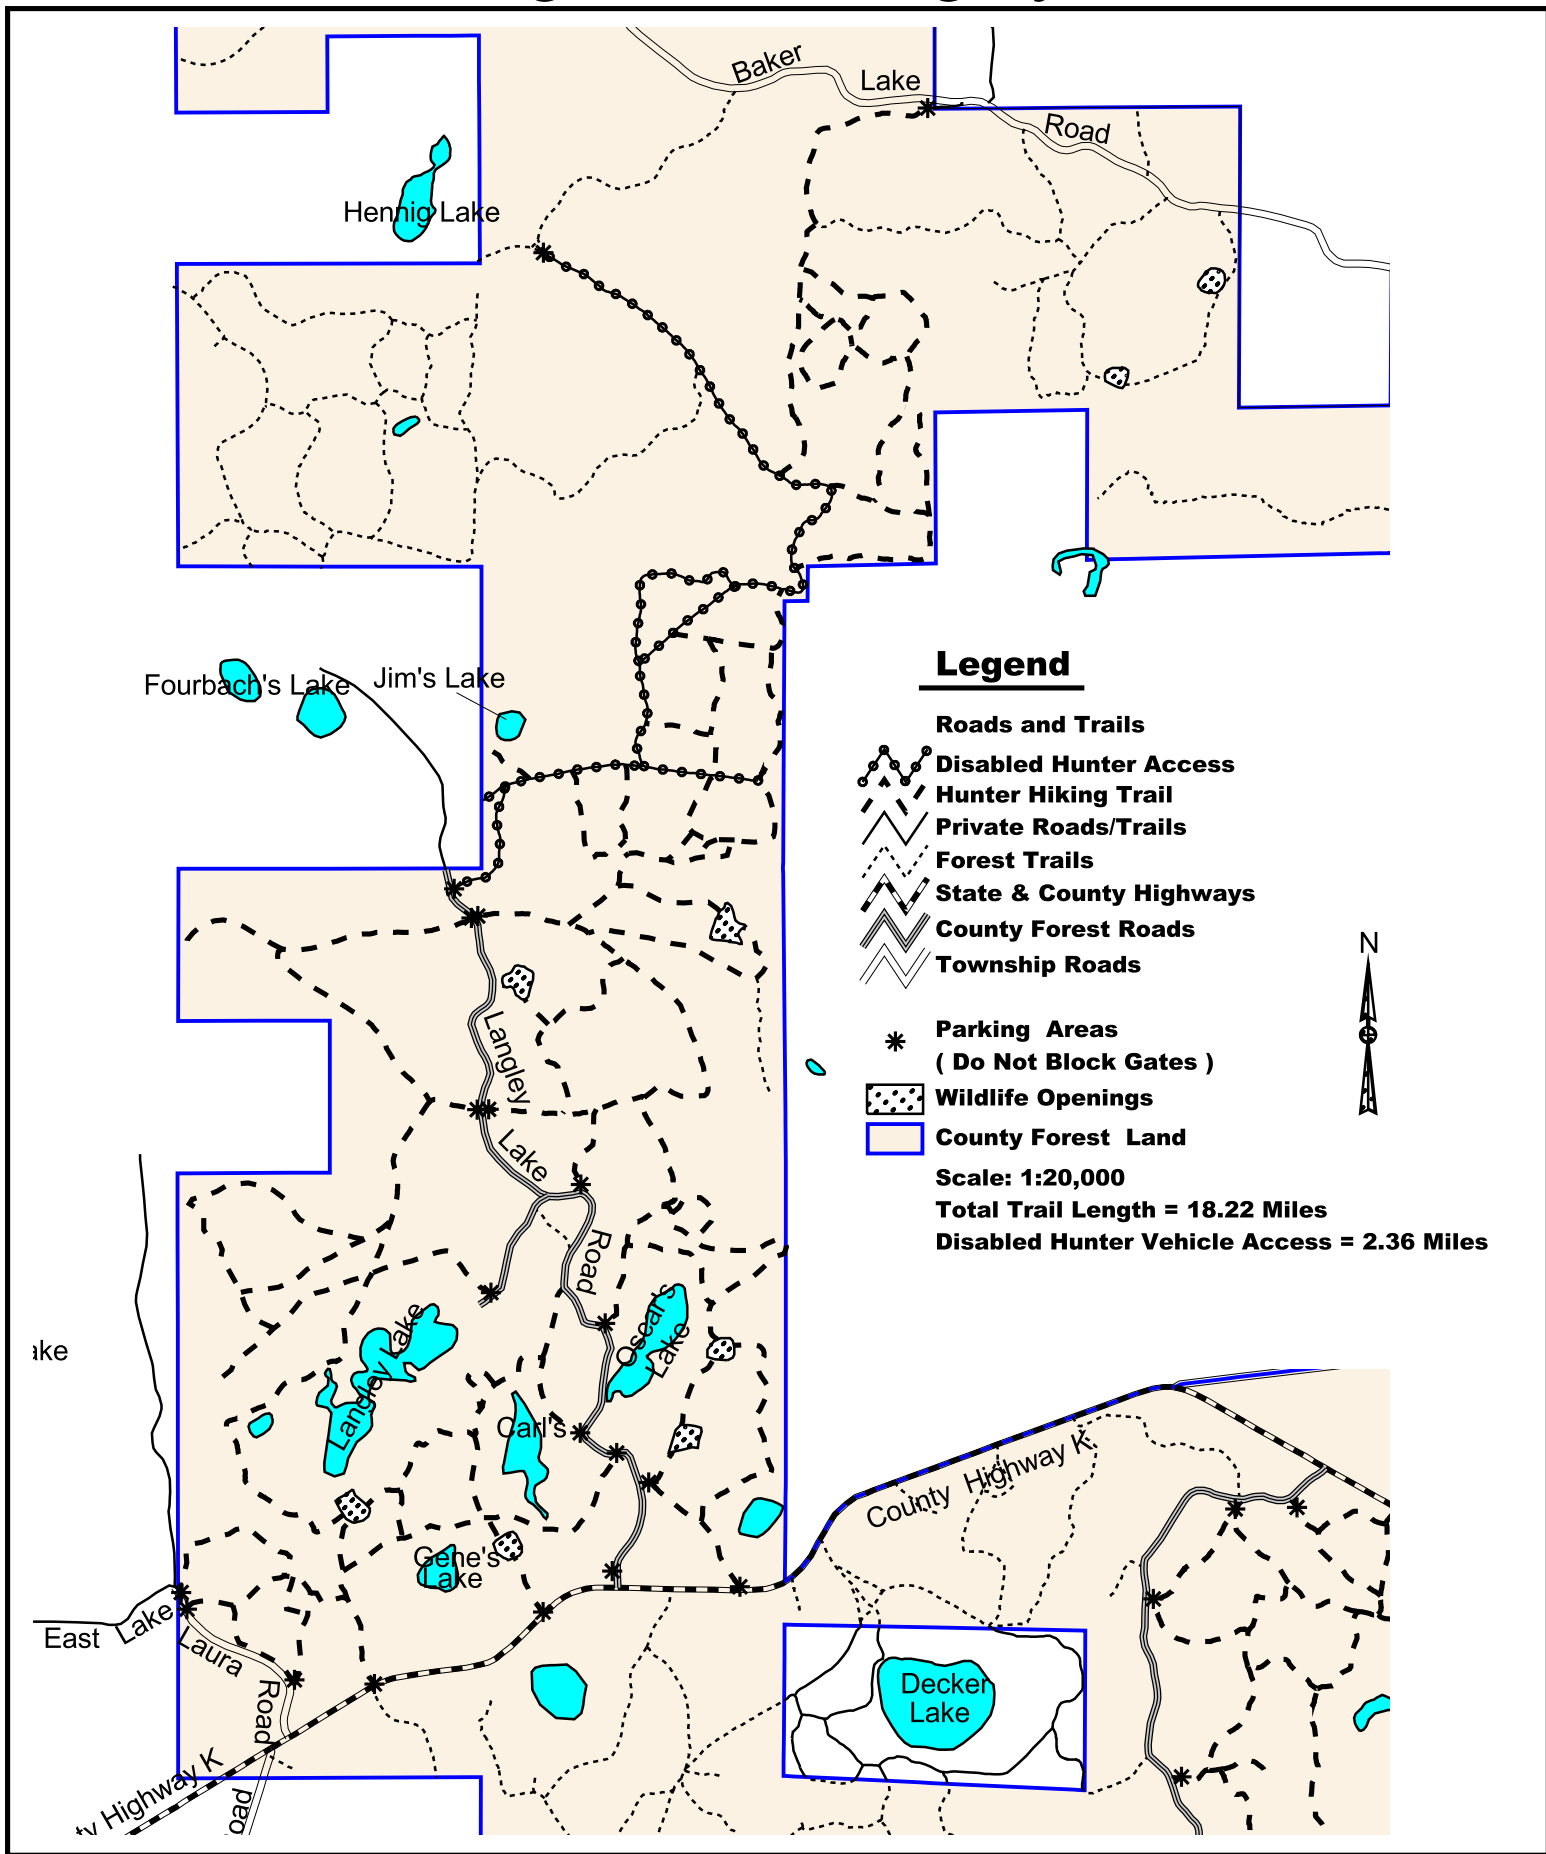

Hunter/Hiking Trail - Langley Lake Unit

Legend

- Roads and Trails**
- Disabled Hunter Access
 - Hunter Hiking Trail
 - Private Roads/Trails
 - Forest Trails
 - State & County Highways
 - County Forest Roads
 - Township Roads

- Parking Areas (Do Not Block Gates)
- Wildlife Openings
- County Forest Land

Scale: 1:20,000
 Total Trail Length = 18.22 Miles
 Disabled Hunter Vehicle Access = 2.36 Miles